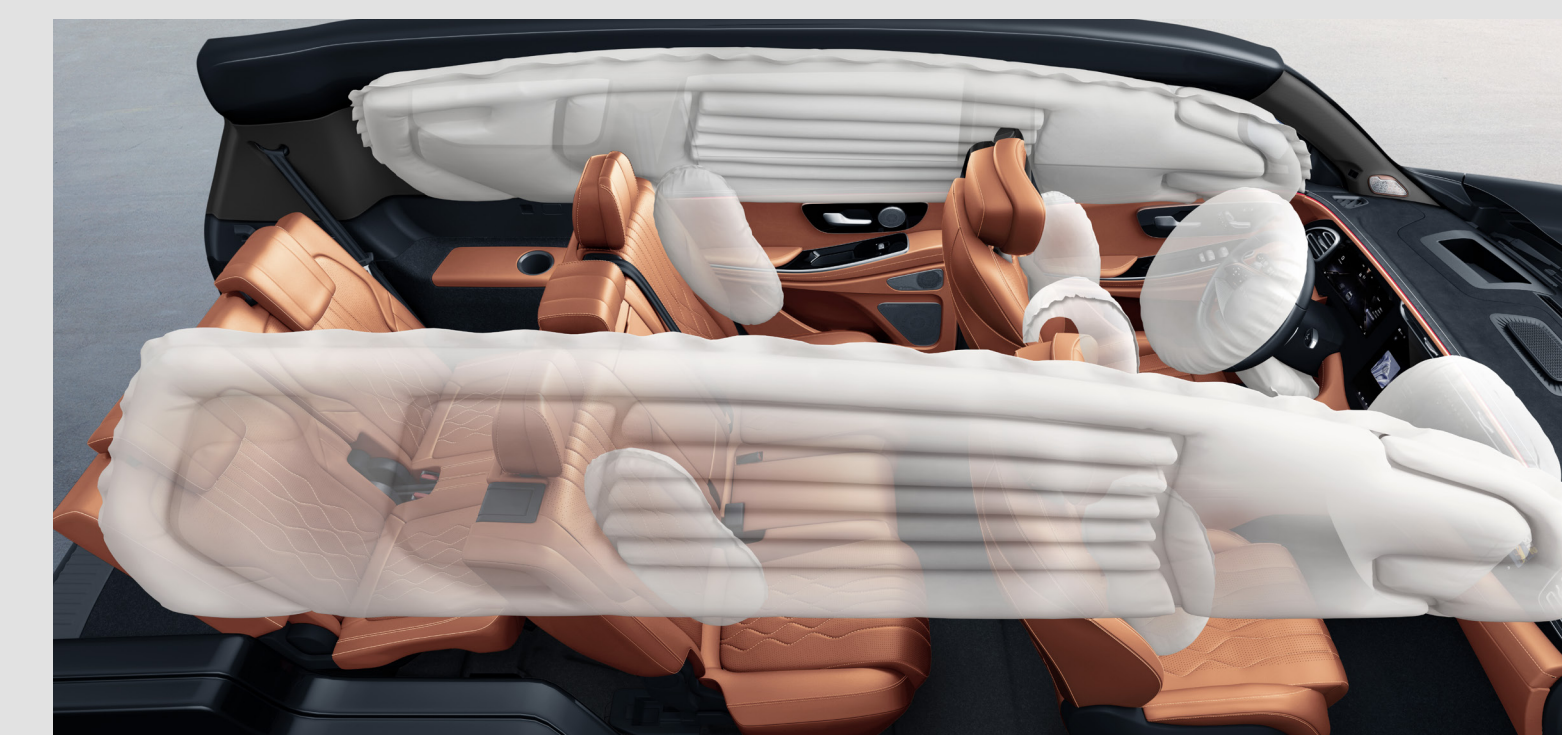

THE ALL NEW
EXEED VX
SAFETY

Description

Front airbags (driver and passenger)

Front side airbags

Front & rear side curtain airbags

Rear side airbags

Front knee airbag

Front center airbag

ISOFIX

Automatic Emergency Braking

Forward Collision Warning

Adaptive Cruise Control

Lane Departure Warning

Road Departure Prevention

Lane Keeping Assist

Intelligent avoidance

LUXURY

FLAGSHIP

✓	✓
✓	✓
✓	✓
✓	x
✓	x
✓	x
✓	✓
✓	✓
✓	✓
✓	✓
✓	✓
✓	✓
✓	✓
✓	✓

➤ 8 YEARS / 250,000KM
MANUFACTURER'S WARRANTY*

➤ SERVICE PACKAGES
AVAILABLE FOR SELECTION

➤ 10 YEARS / 1,000,000KM
ENGINE AND TRANSMISSION