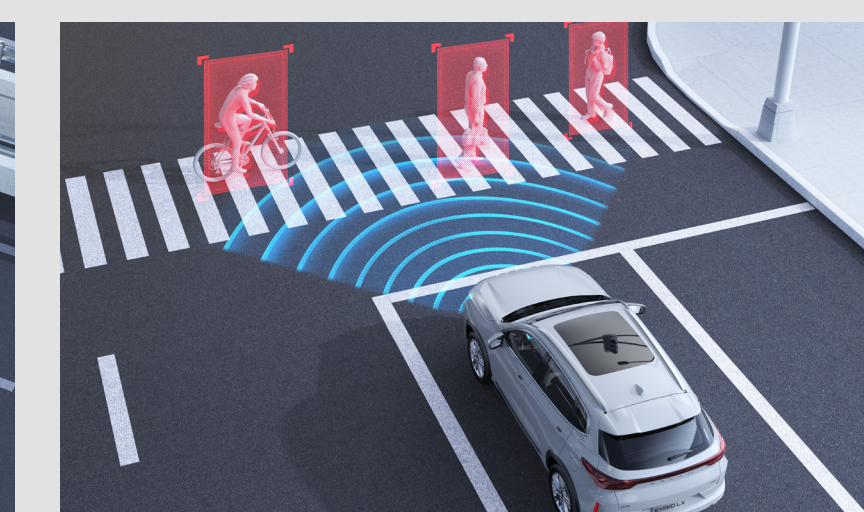

Front Collision Warning