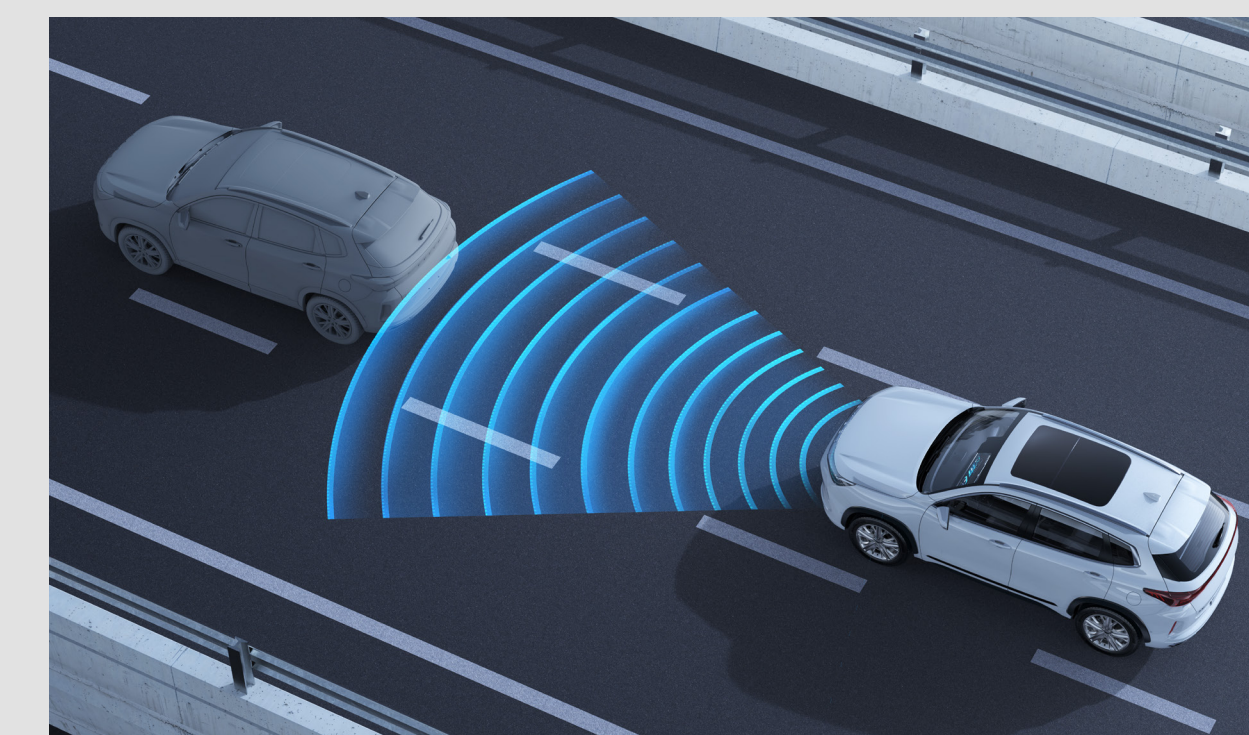

THE ALL NEW

EXEED RX PLUG-IN HYBRID

ADVANCED DRIVE ASSIST

Description

W-HUD

ARHUD augmented reality HUD

LDW lane departure warning

LDP Lane Departure Suppression

ELK Emergency Lane Keeping

BSD blind-spot detection

LCA lane change assist

ACC Full Speed Range Adaptive cruise control

FCW Front collision warning

RCW Rear Collision Warning

AEB automatic braking system

TJA Traffic jam avoidance assistant

COMFORT

LUXURY

x	✓
✓	x
✓	✓
✓	✓
✓	✓
✓	✓
✓	✓
✓	✓
✓	✓
✓	✓
✓	✓

8 YEARS / 250,000KM
MANUFACTURER'S WARRANTY*

SERVICE PACKAGES
AVAILABLE FOR SELECTION

10 YEARS / 1,000,000KM
ENGINE AND TRANSMISSION

Adaptive Cruise Control