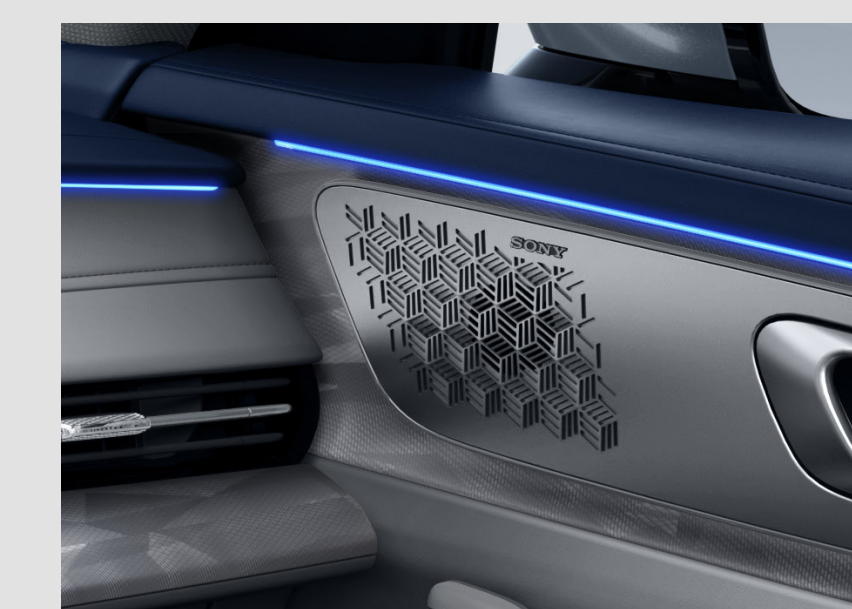

THE ALL NEW
EXEED LX
INTERIOR

EXEED
BORN FOR MORE

Description

FLAGSHIP

Main and passenger sun visors (with vanity mirror, lighting)

✓

Manual anti-glare interior rearview mirror

×

Auto-dimming interior rearview mirror

✓

Multi-color ambient lighting

✓

Dual zone automatic air conditioning

✓

Boneless front wiper

✓

Boneless rear wiper

✓

LED headlight

✓

IHC (Intelligent Headlight Control)

✓

Inductive electric tailgate + key sensor

✓

➤ 8 YEARS / 250,000KM
MANUFACTURER'S WARRANTY*

➤ SERVICE PACKAGES
AVAILABLE FOR SELECTION

➤ 10 YEARS / 1,000,000KM
ENGINE AND TRANSMISSION

Sony brand audio