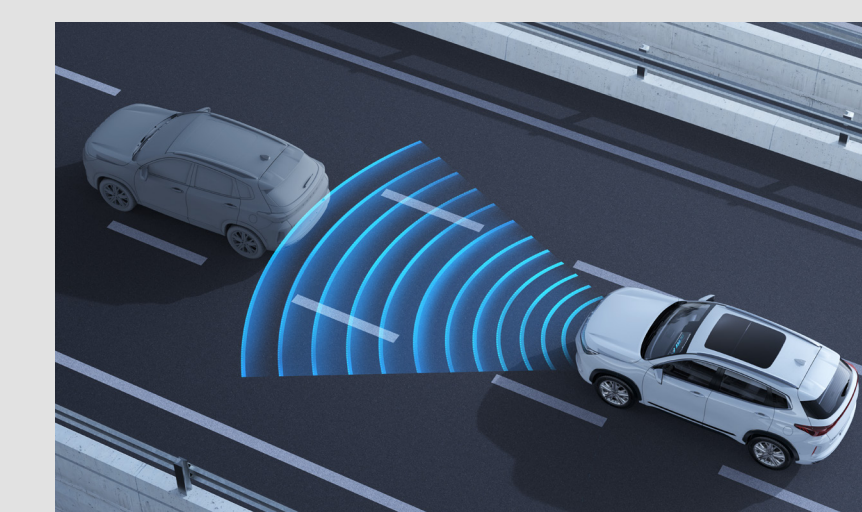

✓

ASL (Active Speed Limiting)

✓

ELK (Emergency Lane Keeping)

✓

➤ 8 YEARS / 250,000KM
MANUFACTURER'S WARRANTY*

➤ SERVICE PACKAGES
AVAILABLE FOR SELECTION

➤ 10 YEARS / 1,000,000KM
ENGINE AND TRANSMISSION