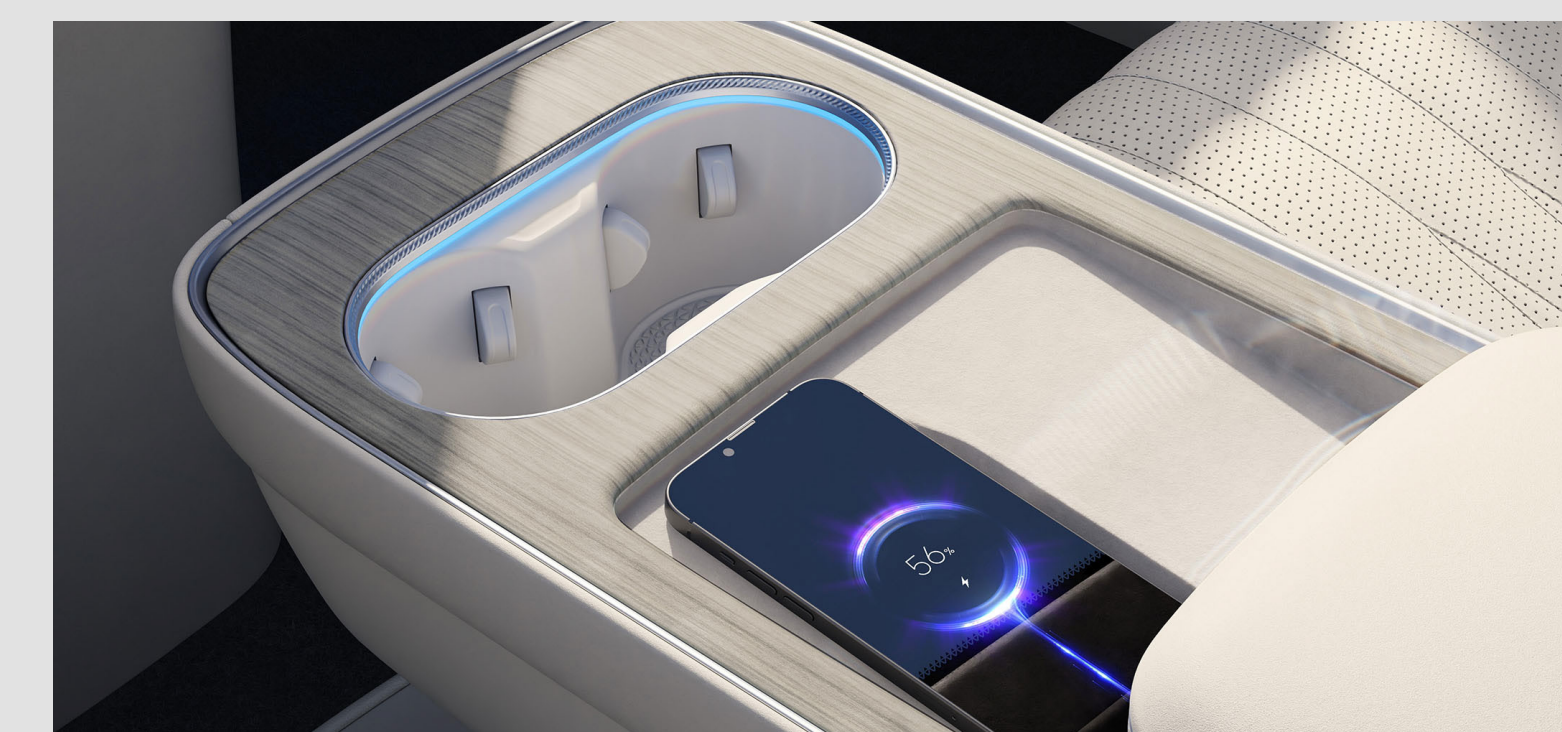

THE ALL NEW
EXEED ET
TECHNOLOGY

Description

15.6-inch central control screen

23 speakers

External speakers

Wireless charging function for mobile phones

Bluetooth

Mechanical key

NFC key card

REEV LUXURY

REEV COMFORT

✓	✓
✓	✓
✓	✓
✓	✓
✓	✓
✓	✓

➤ 8 YEARS / 250,000KM
MANUFACTURER'S WARRANTY*

➤ SERVICE PACKAGES
AVAILABLE FOR SELECTION

➤ 10 YEARS / 1,000,000KM
ENGINE AND TRANSMISSION

➤ 8 YEARS / 160,000KM
BATTERY WARRANTY