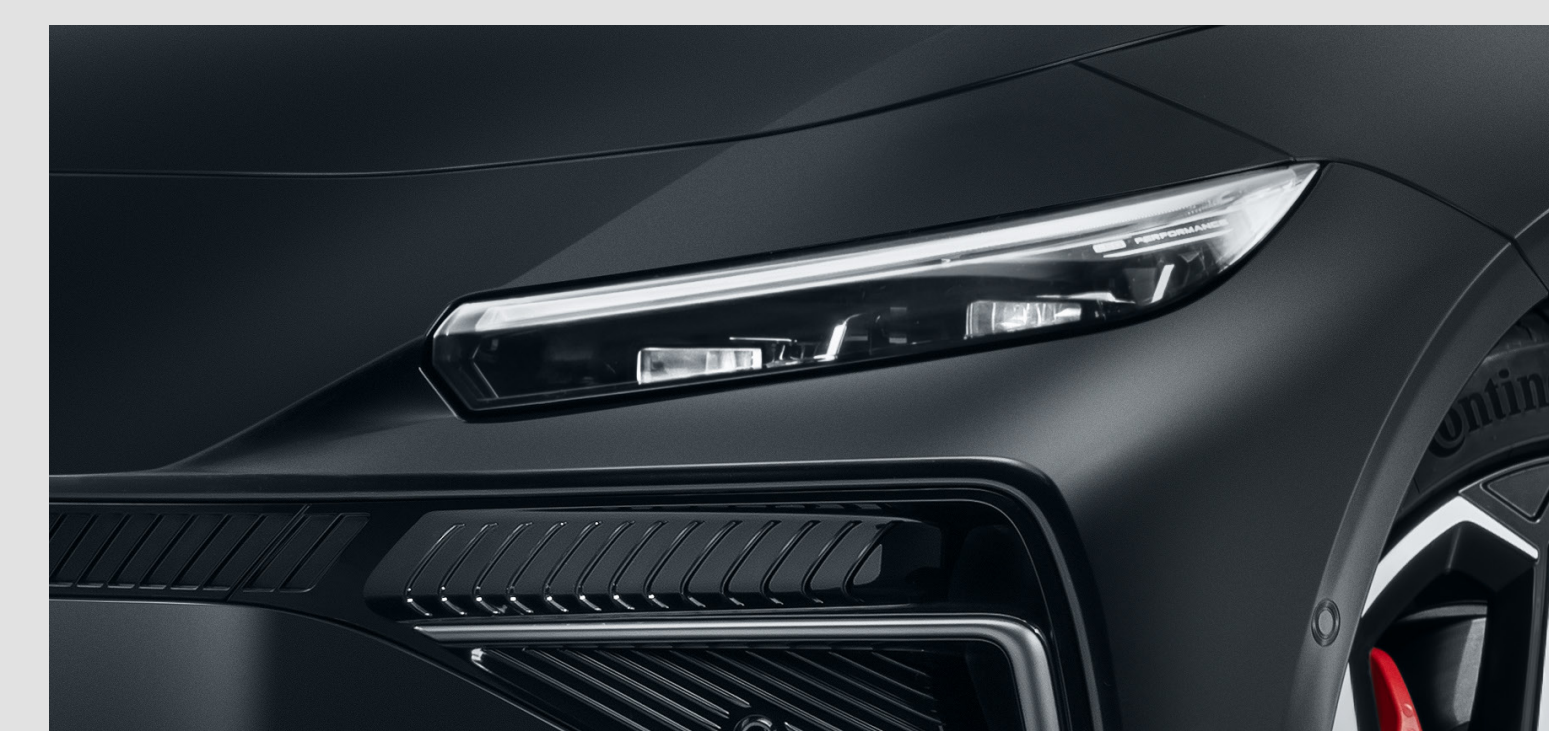

THE ALL NEW
EXEED ES
LIGHTING

Description

LED Headlights

LED Daytime Running Lights

Auto Headlamp

Front and rear steering running water effect

Exterior Lighting Ritual

Interior Ambient Lighting

LED reading light

Charging indication logo light interaction

REEV COMFORT

REEV LUXURY

✓	✓
✓	✓
✓	✓
✓	✓
✓	✓
✓	✓
✓	✓
✓	✓

➤ 8 YEARS / 250,000KM
MANUFACTURER'S WARRANTY*

➤ SERVICE PACKAGES
AVAILABLE FOR SELECTION

➤ 10 YEARS / 1,000,000KM
ENGINE AND TRANSMISSION